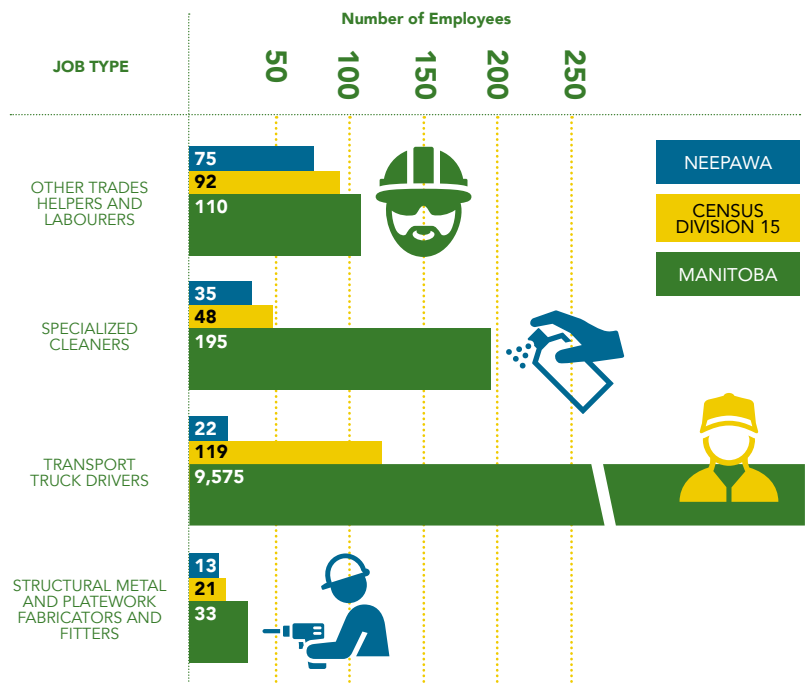

INDUSTRY SECTOR INSIGHTS

Transportation & Warehousing

Sector Size

The sector contributed over **\$78 billion** to Canada's overall GDP in 2017. Manitoba accounted for **\$3.8 billion** of this total.

Top Occupations (2017)

Business Establishments

Total number of business establishments in Neepawa per type.

Sector Trends and Outlook

Robotics and Automation

Skilled labour shortages are one of the greatest challenges facing the sector especially in truck driving occupations. The integration of automation and robotics in Transportation and Warehousing processes will need to grow for Transportation and Warehousing companies to maintain their competitiveness in the global market.

Internet of Things (IoT) and Data Integration

IoT technology allows workers to monitor the performance and locations of vehicles and warehouse operations and processes. The use of these devices will continue to grow as they provide logistics firms with the ability to increase productivity, reduce costs, and even improve safety.