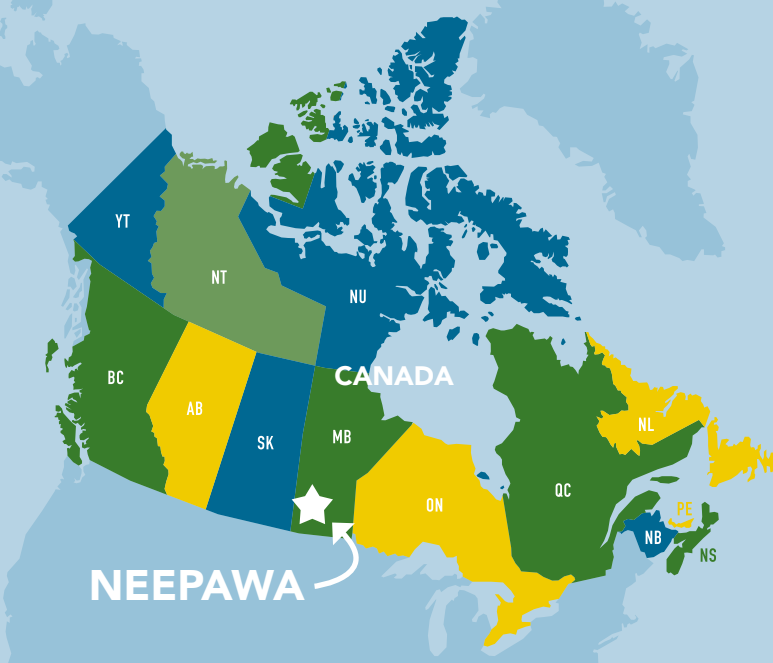

Business Establishments

Total number of business establishments in Neepawa per type.

Sector Trends and Outlook

Robotics and Automation

Skilled labour shortages are one of the greatest challenges facing the sector especially in truck driving occupations. The integration of automation and robotics in Transportation and Warehousing processes will need to grow for Transportation and Warehousing companies to maintain their competitiveness in the global market.

NEEPAWA QUICK FACTS

Neepawa is located in the southwestern region of Manitoba, Canada and is part of Canada Census Division 15. The community is situated at the junction of Highways 5 and 16 (Yellowhead Route), approximately 175 km west of Winnipeg.

Population (Town): 4,609 (2016)

Population (Trading Area): 21,000 (2016)

- Neepawa saw 27% growth in the last census— one of the fastest growing communities of its size in the province.
- 28% of Neepawa's population is newcomer. 25% of the population is Filipino (impact of HyLife Foods).
- CP Rail runs across the north of Neepawa with an active spur line.
- Neepawa hosts a local registered airport featuring a 3,500-foot runway to service air ambulance, crop and personal planes and small jets.